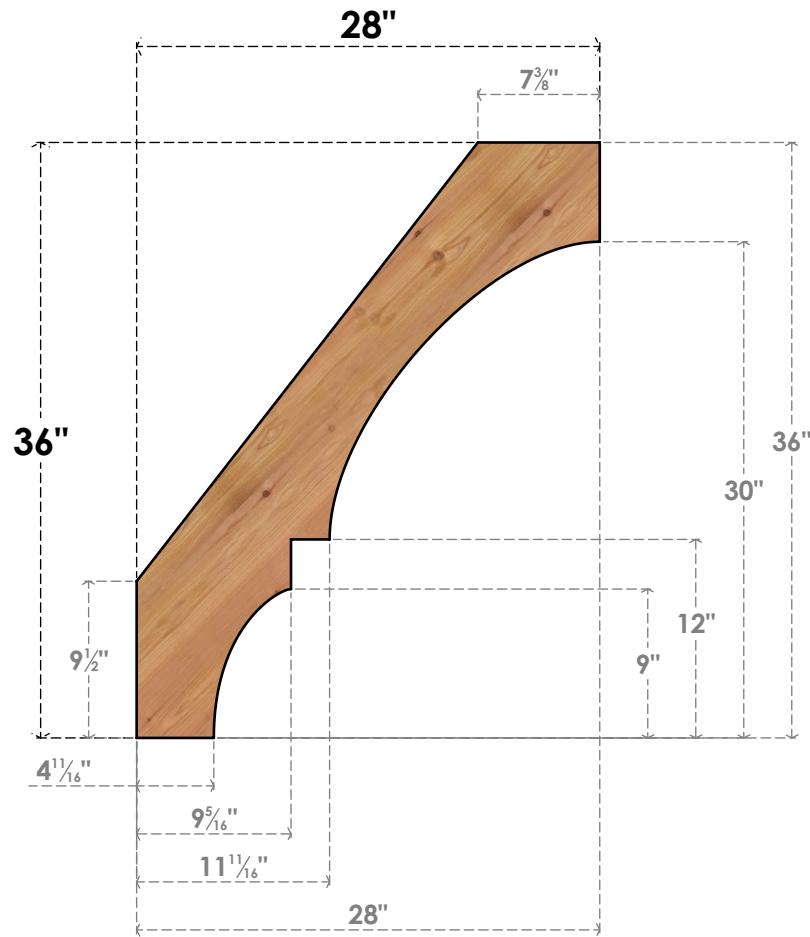

BRC04X28X36BOA00SWR

3 1/2"W X 28"D X 36"H BALBOA SMOOTH BRACE, WESTERN RED CEDAR

SIDE

FRONT

EKENA MILLWORK
 2300 WEST MAIN ST.
 CLARKSVILLE, TX 75426
 TOLL FREE: 866-607-0453
 WWW.EKENAMILLWORK.COM

NOTES

1. INSTALLATION TO BE COMPLETED IN ACCORDANCE WITH MANUFACTURER'S SPECIFICATIONS.
2. DRAWING MAY NOT BE TO SCALE
3. THIS DRAWING IS INTENDED FOR DESIGN AND PLANNING PURPOSES ONLY.
4. ALL INFORMATION CONTAINED HEREIN WAS CURRENT AT THE TIME OF DEVELOPMENT BUT MUST BE REVIEWED AND APPROVED BY THE PRODUCT MANUFACTURER TO BE CONSIDERED ACCURATE.
5. PRODUCTS ARE NOT KILN DRIED. THIS ITEM IS UNIQUE AND WILL CONTAIN THE NATURAL VARIATIONS THAT THE WOOD SPECIES OFFERS. THIS MAY RESULT IN VARIATIONS UP TO 1/4"