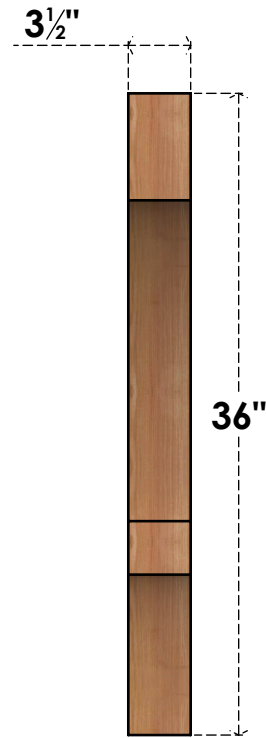

BRC04X28X36BOA00SWR

3 1/2"W X 28"D X 36"H BALBOA SMOOTH BRACE, WESTERN RED CEDAR

SIDE

FRONT

EKENA MILLWORK
 2300 WEST MAIN ST.
 CLARKSVILLE, TX 75426
 TOLL FREE: 866-607-0453
 WWW.EKENAMILLWORK.COM

NOTES

1. INSTALLATION TO BE COMPLETED IN ACCORDANCE WITH MANUFACTURER'S SPECIFICATIONS.
2. DRAWING MAY NOT BE TO SCALE
3. THIS DRAWING IS INTENDED FOR DESIGN AND PLANNING PURPOSES ONLY.
4. ALL INFORMATION CONTAINED HEREIN WAS CURRENT AT THE TIME OF DEVELOPMENT BUT MUST BE REVIEWED AND APPROVED BY THE PRODUCT MANUFACTURER TO BE CONSIDERED ACCURATE.
5. PRODUCTS ARE NOT KILN DRIED. THIS ITEM IS UNIQUE AND WILL CONTAIN THE NATURAL VARIATIONS THAT THE WOOD SPECIES OFFERS. THIS MAY RESULT IN VARIATIONS UP TO 1/4"